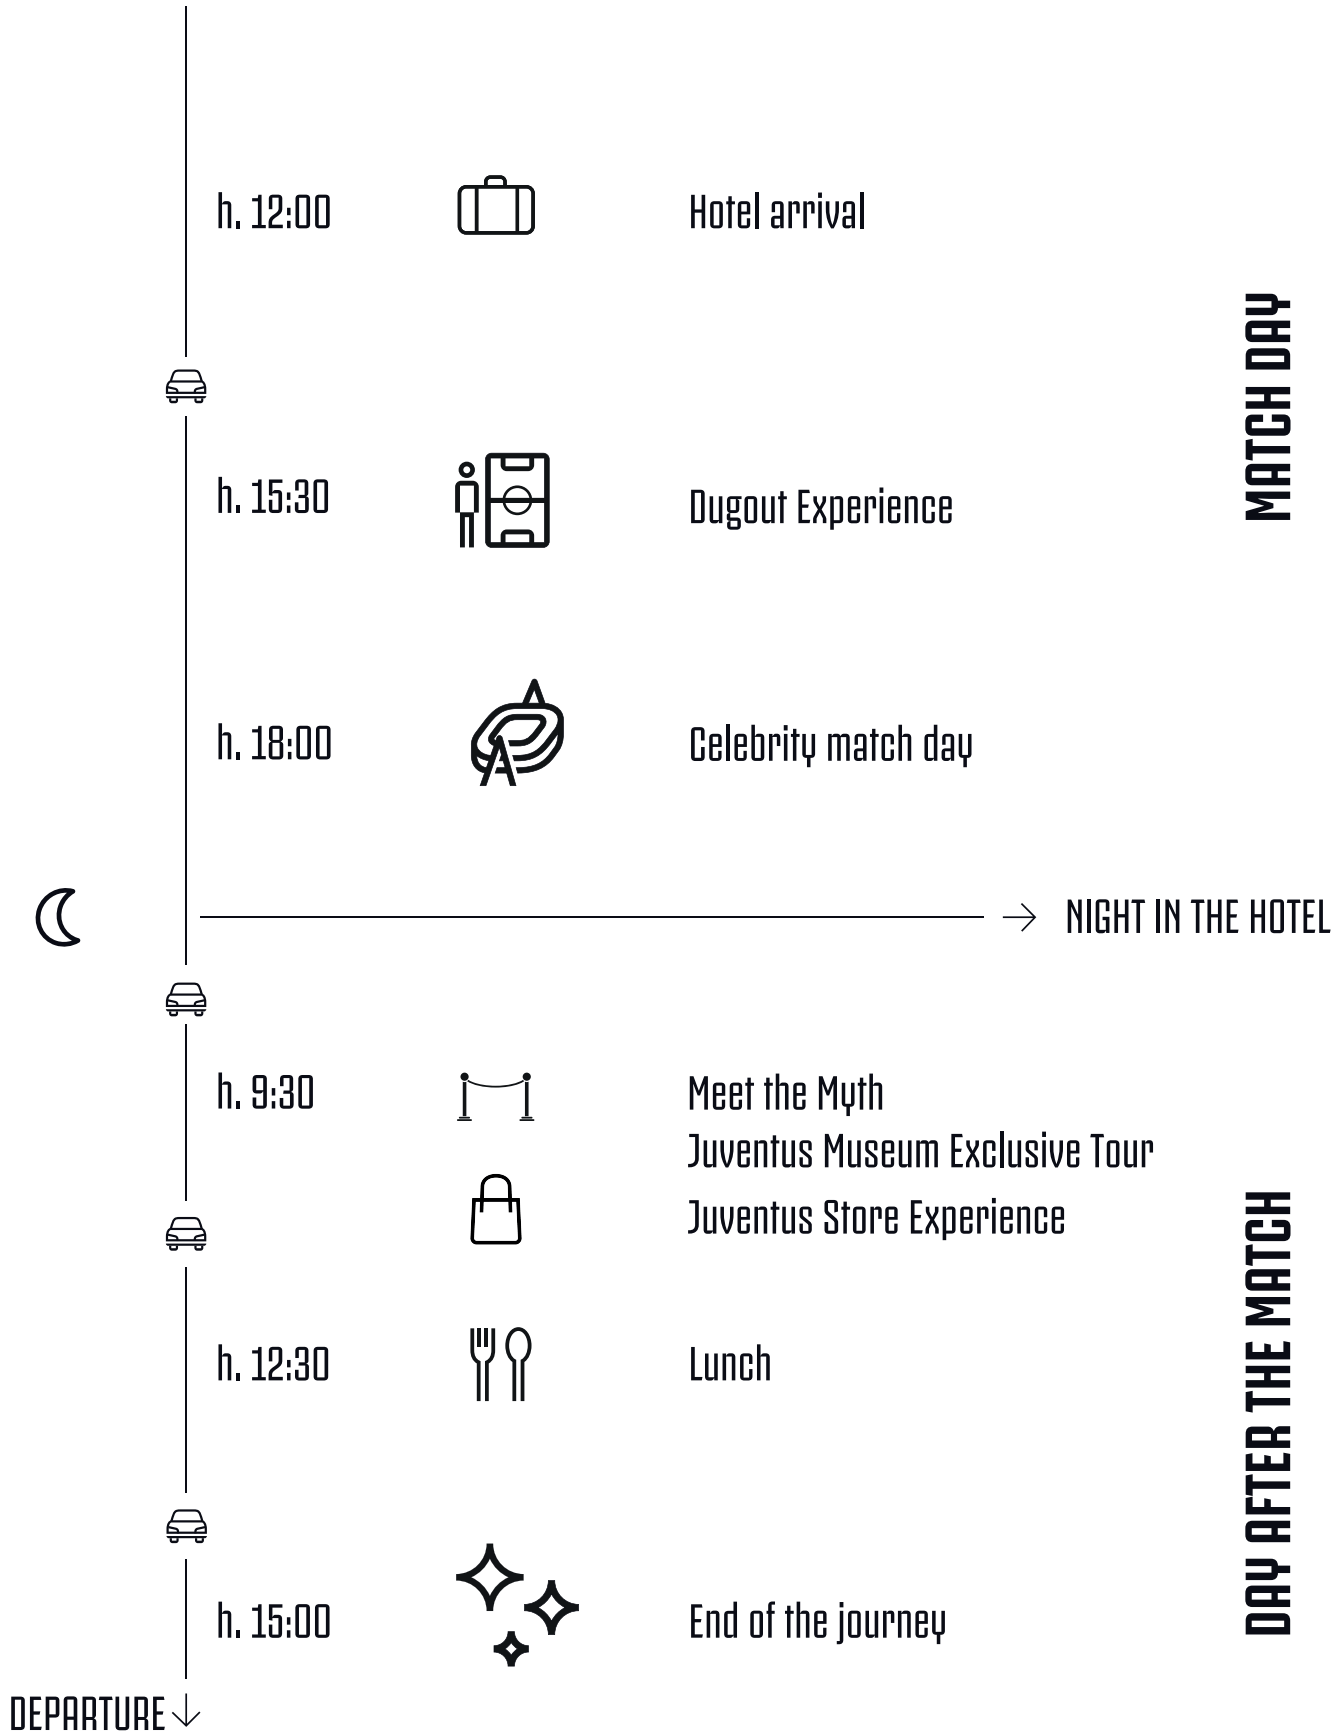

Your black and white journey.

MATCH: h. 12.30 (SERIE A)

Your black and white journey.

MATCH: h. 15.00 (SERIE A)

Your black and white journey.

MATCH: h. 18.00 (SERIE A)

Your black and white journey.

MATCH: h. 19.00 (SERIE A)

Your black and white journey.

MATCH: h. 20.30 (SERIE A)