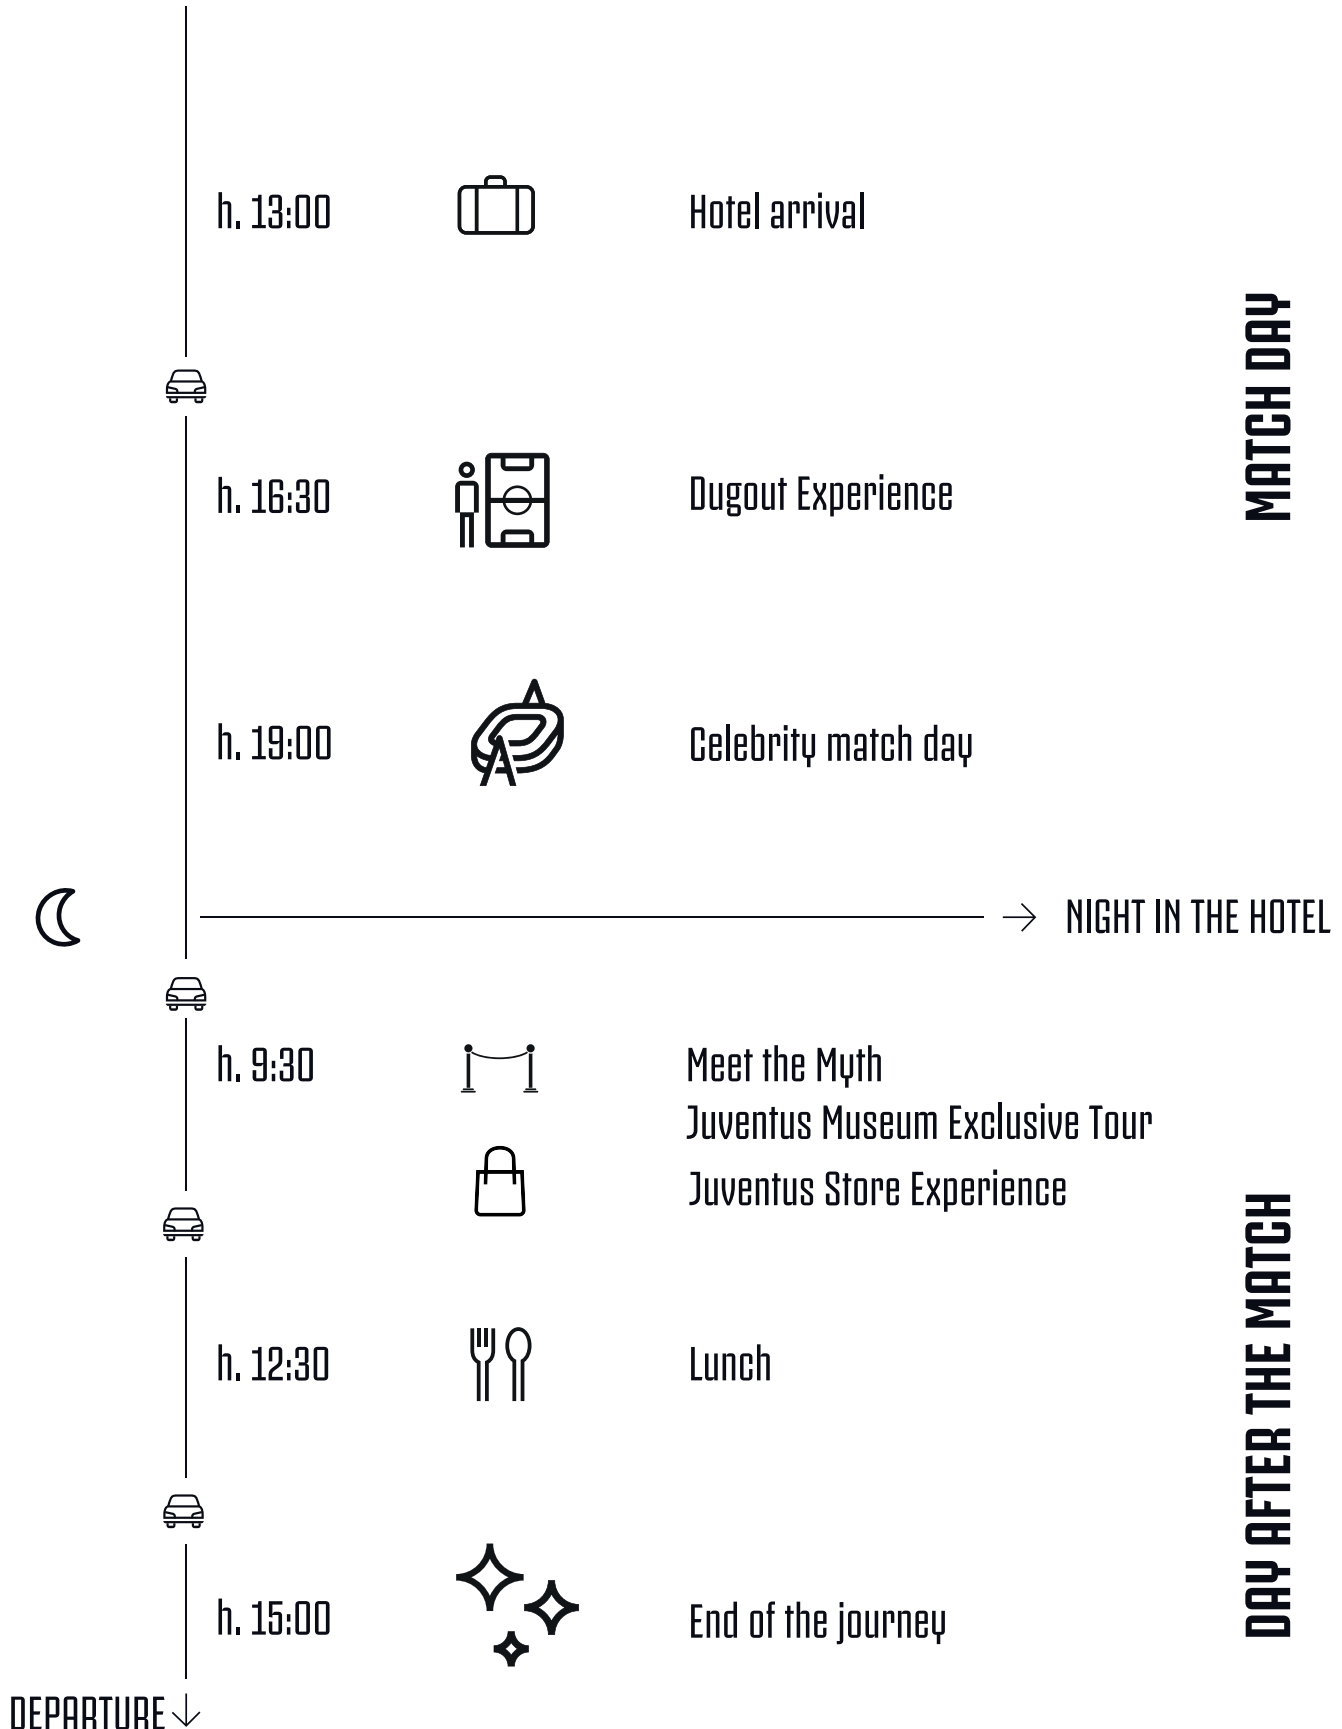

Your black and white journey.

MATCH: h. 12.30 (SERIE A)

Your black and white journey.

MATCH: h. 15.00 (SERIE A)

Your black and white journey.

MATCH: h. 18.00 (SERIE A)

Your black and white journey.

MATCH: h. 19.00 (SERIE A)

Your black and white journey.

MATCH: h. 20.30 (SERIE A)