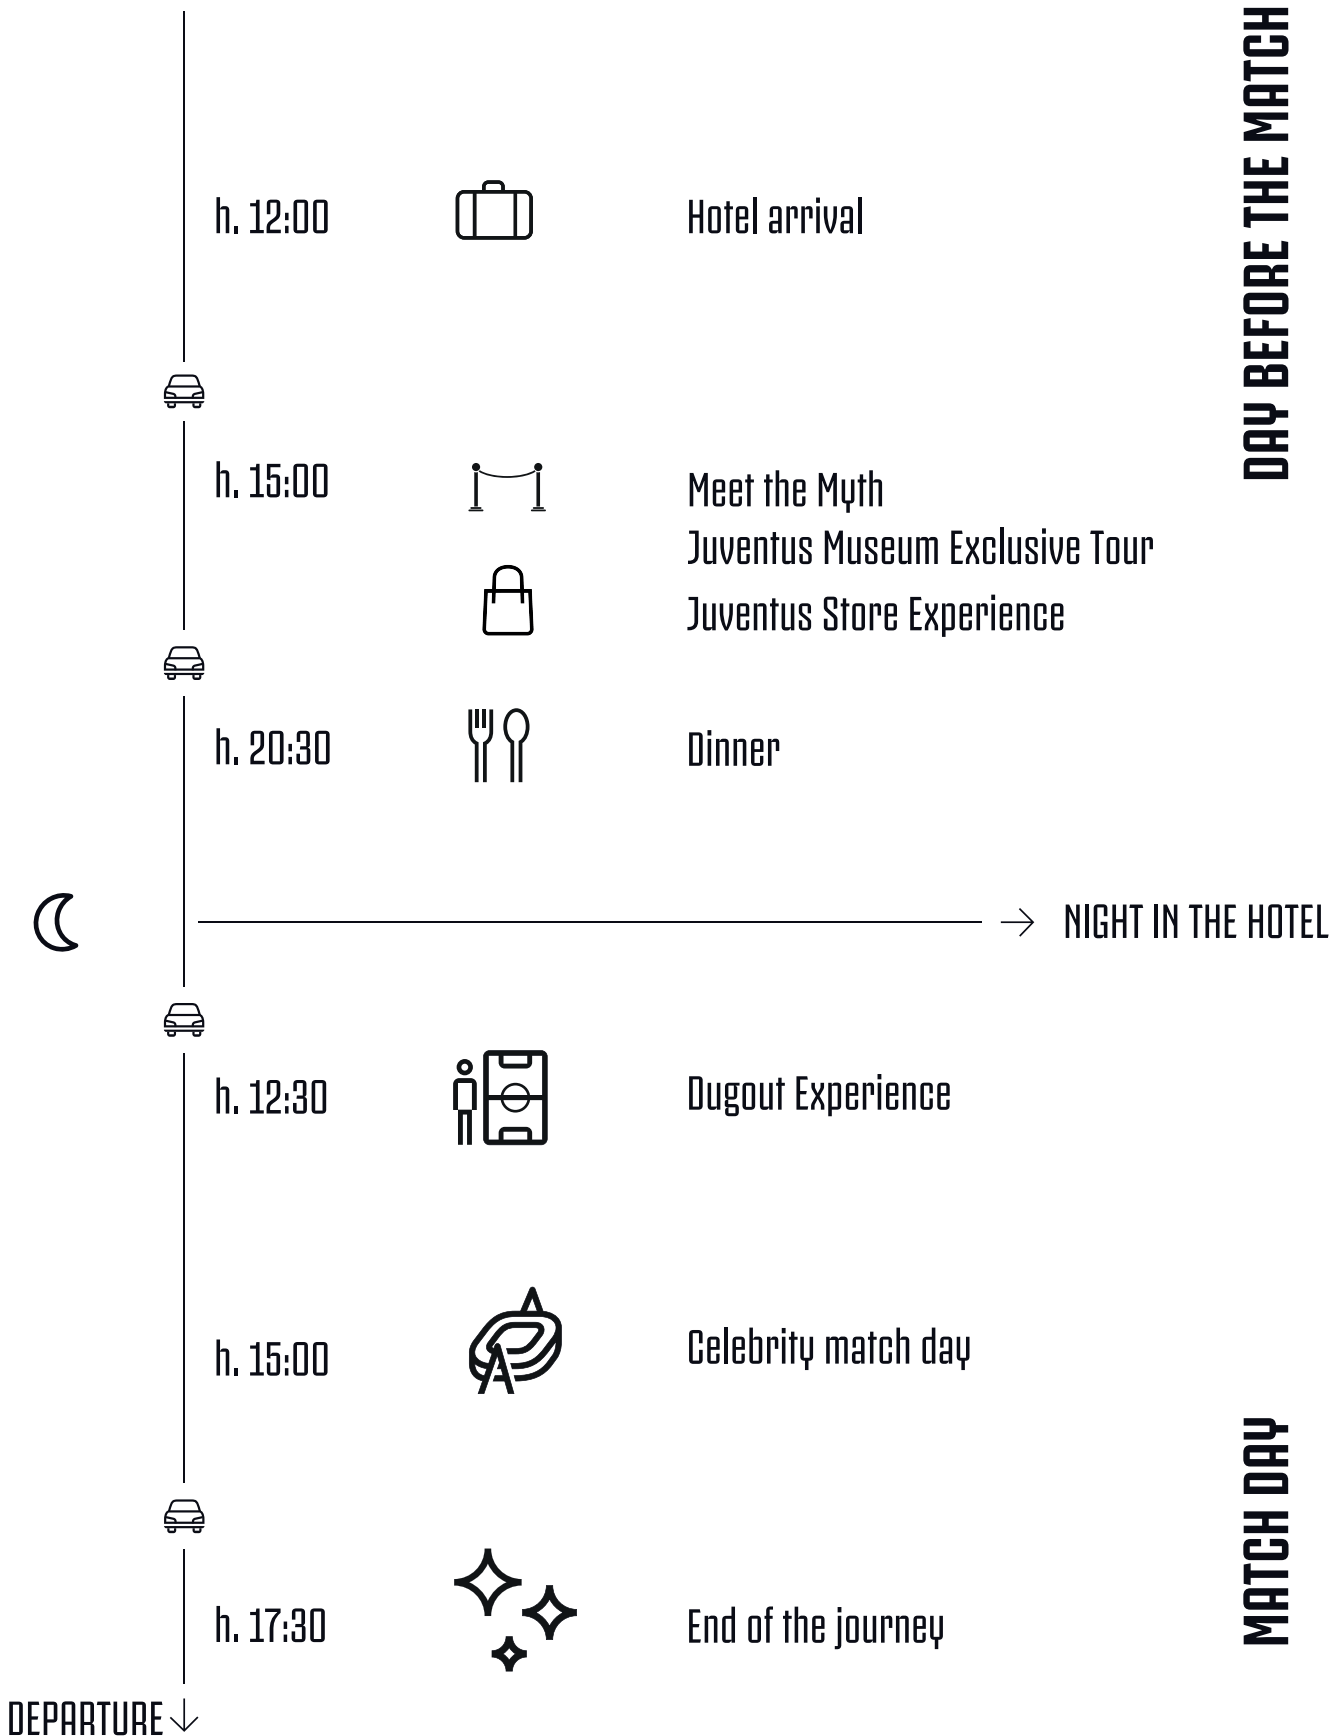

Your black and white journey.

MATCH: h. 12.30 (SERIE A)

Your black and white journey.

MATCH: h. 15.00 (SERIE A)

Your black and white journey.

MATCH: h. 18.00 (SERIE A)

Your black and white journey.

MATCH: h. 19.00 (SERIE A)

Your black and white journey.

MATCH: h. 20.30 (SERIE A)