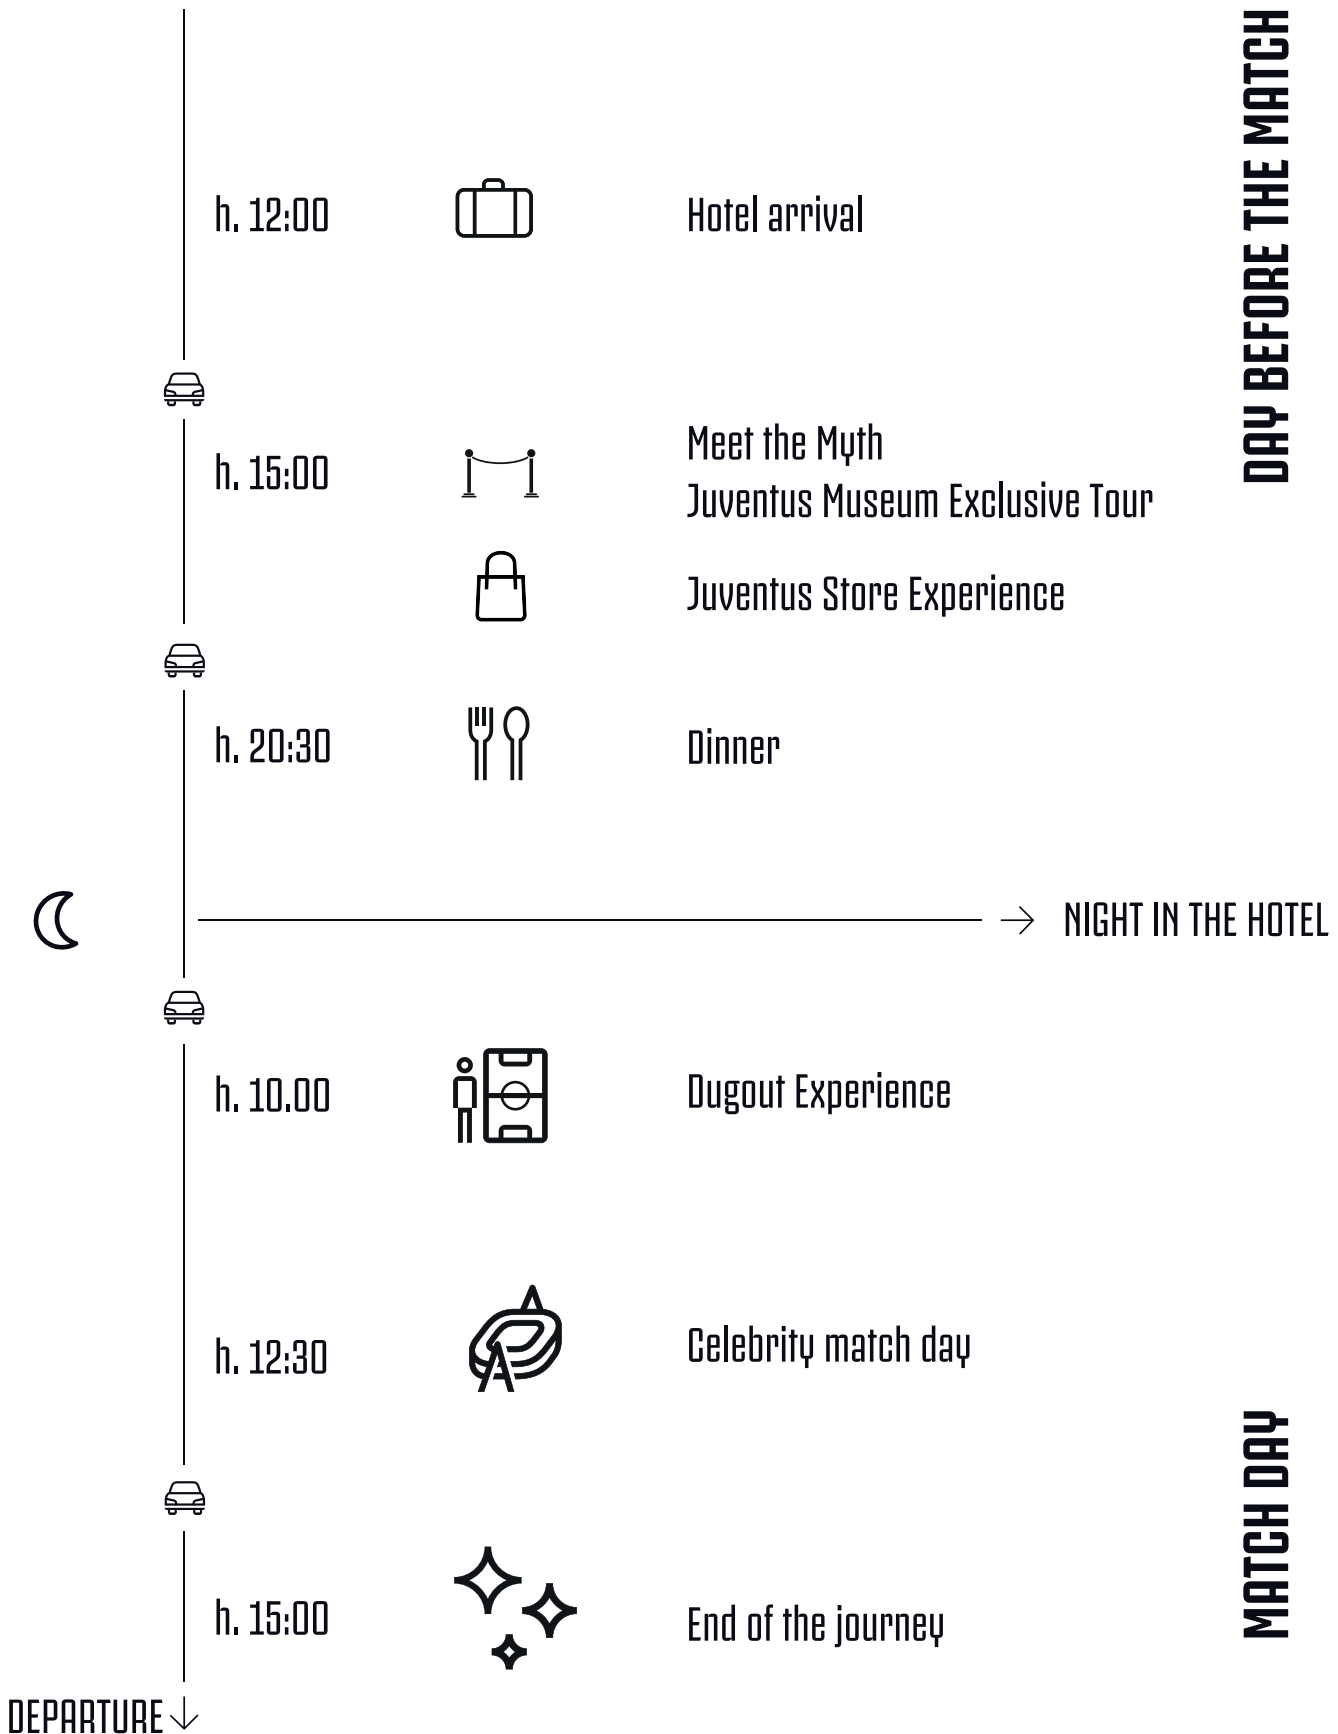

Your black and white journey.

MATCH: h. 12.30 (SERIE A)

Your black and white journey.

MATCH: h. 15.00 (SERIE A)

Your black and white journey.

MATCH: h. 18.00 (SERIE A)

Your black and white journey.

MATCH: h. 19.00 (SERIE A)

Your black and white journey.

MATCH: h. 20.30 (SERIE A)