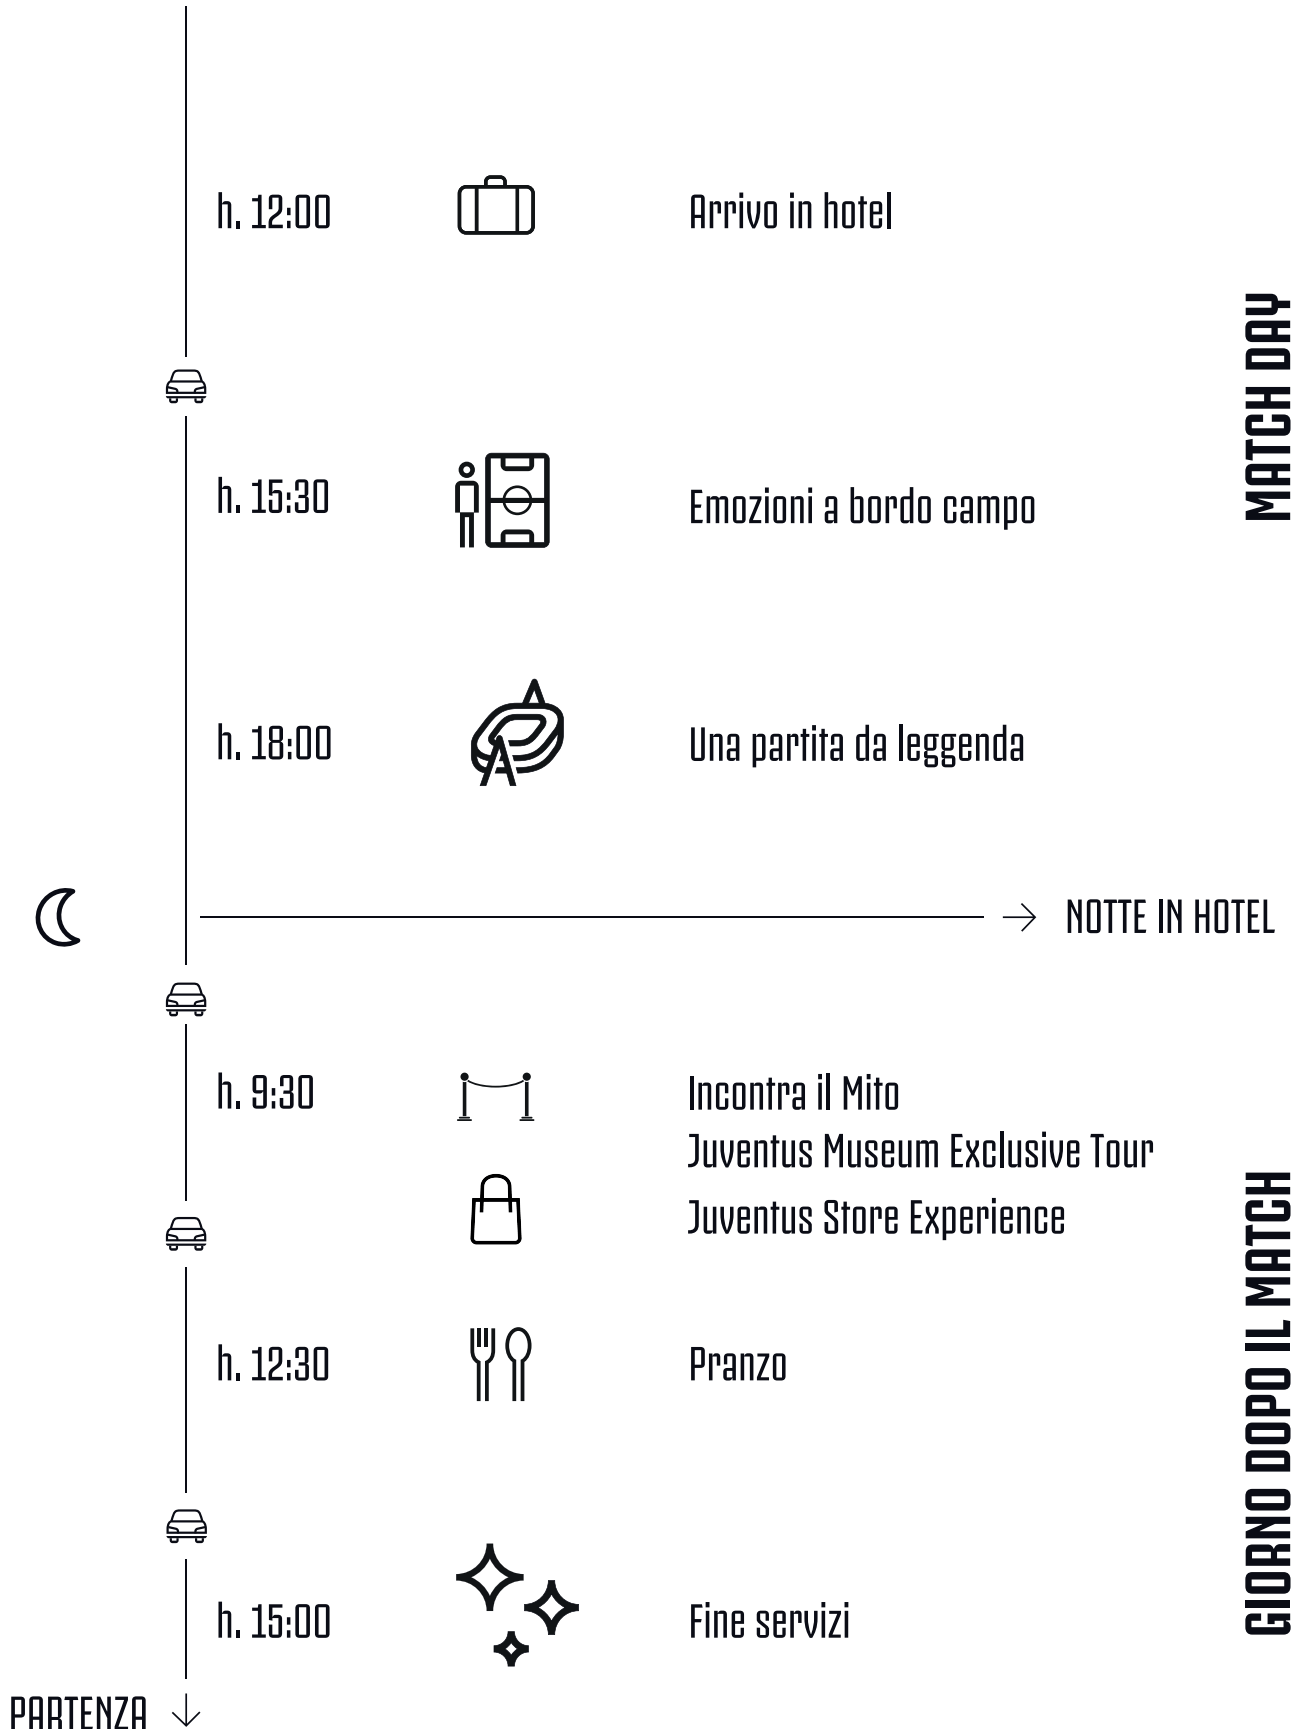

# Your black and white journey.

MATCH: h. 15.00 (SERIE A)

GIORNO PRIMA DEL MATCH

h. 12:00

Arrivo in hotel

h. 15:00

Incontra il Mito  
Juventus Museum Exclusive Tour  
Juventus Store Experience

h. 20:30

# Your black and white journey.

MATCH: h. 18.00 (SERIE A)

# Your black and white journey.

MATCH: h. 19.00 (SERIE A)

# Your black and white journey.

MATCH: h. 20.30 (SERIE A)