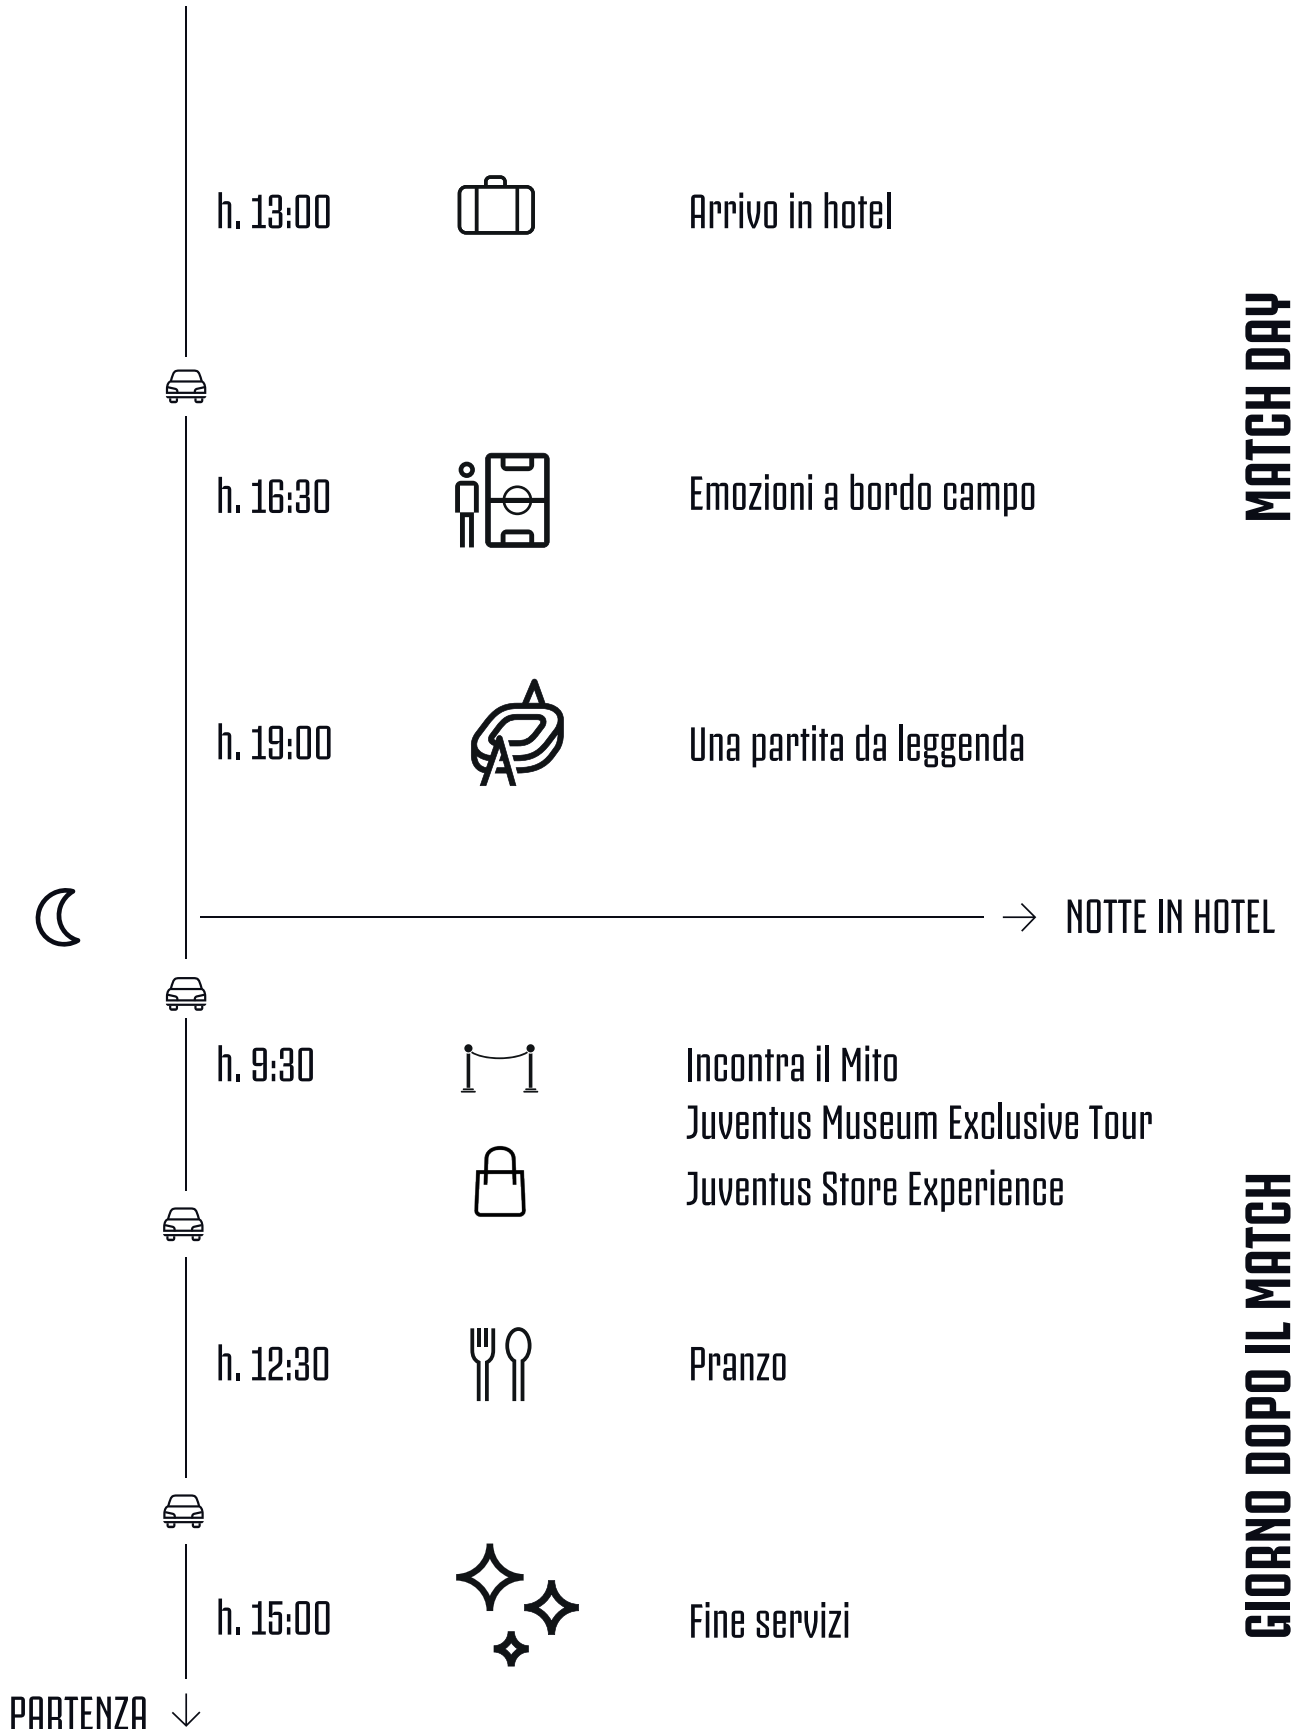

PARTENZA ↓

MATCH DAY

# Your black and white journey.

MATCH: h. 18.00 (SERIE A)

# Your black and white journey.

MATCH: h. 19.00 (SERIE A)

# Your black and white journey.

MATCH: h. 20.30 (SERIE A)