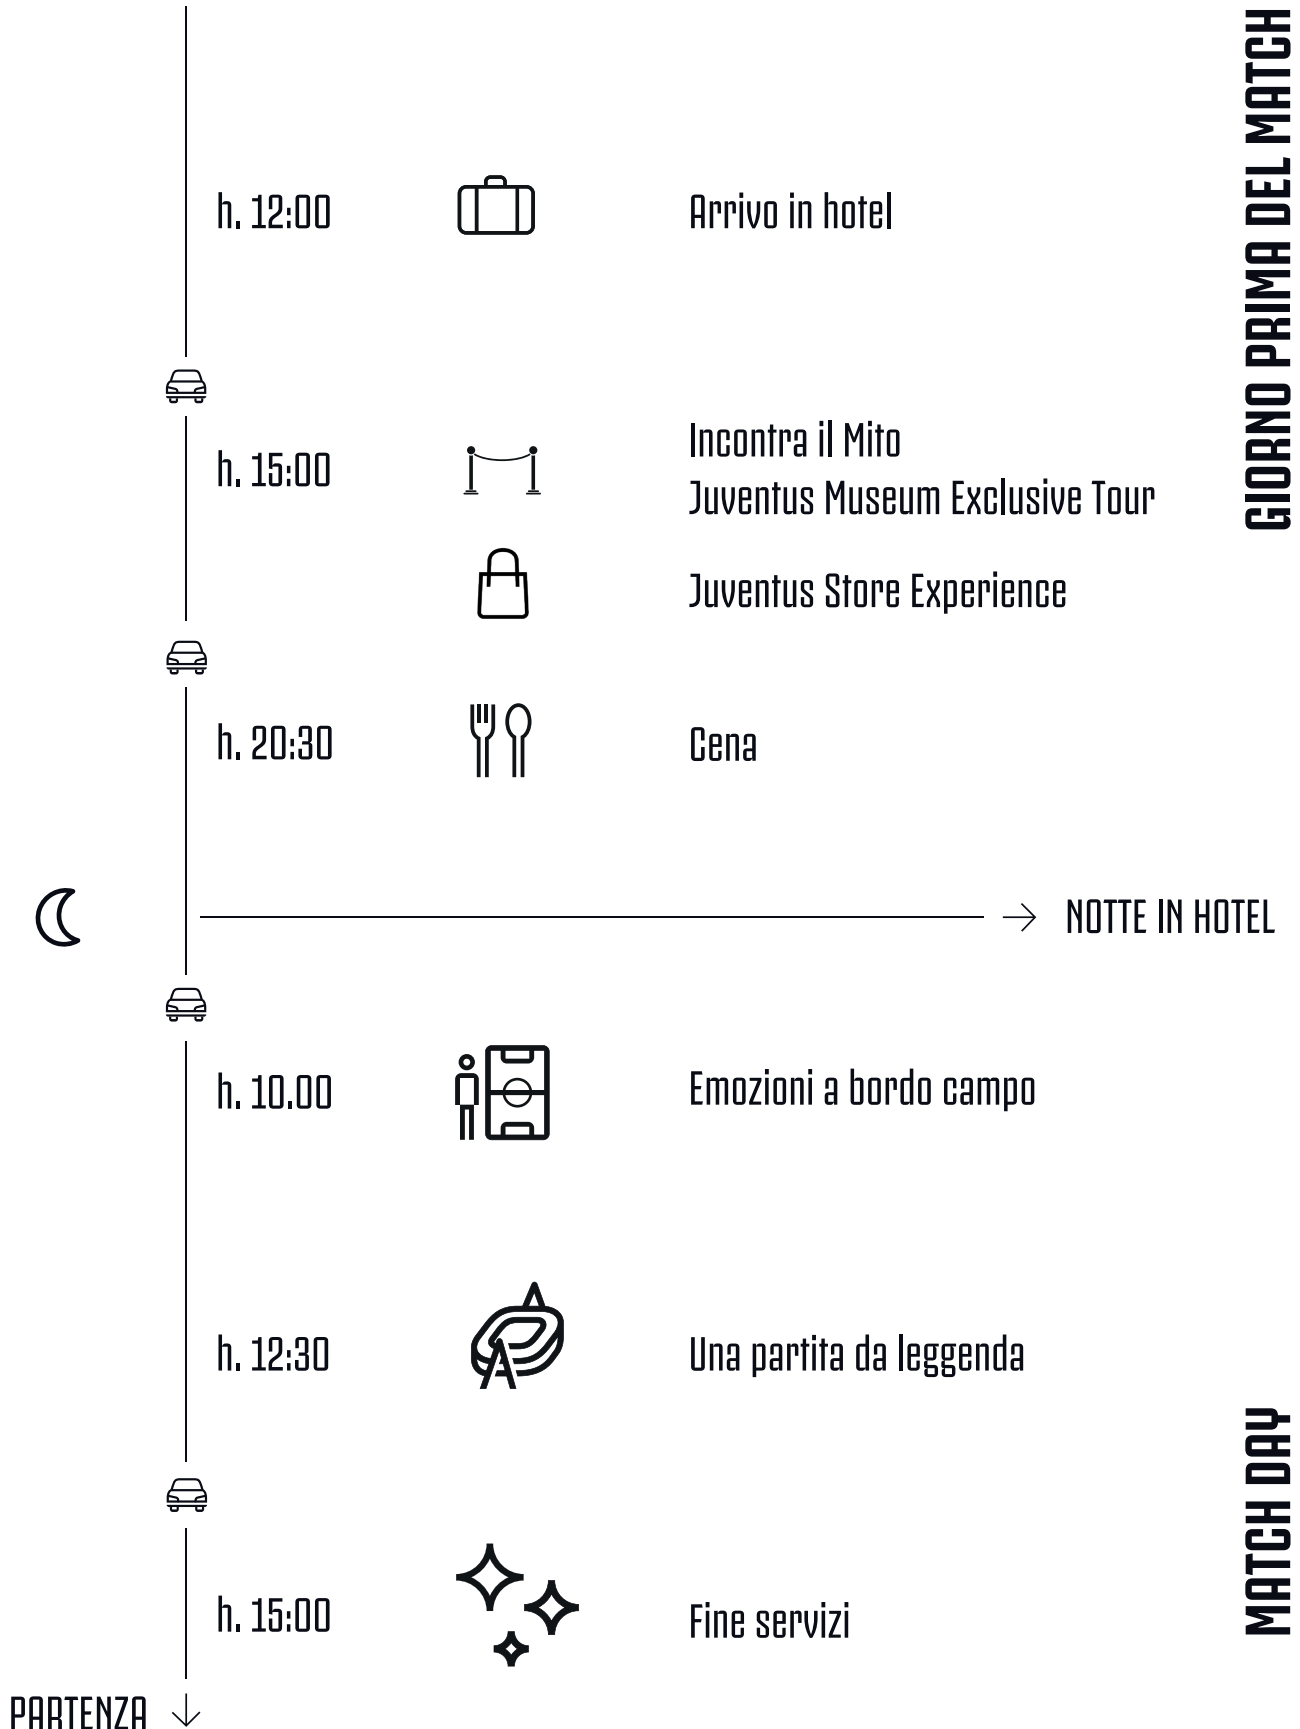

# Your black and white journey.

MATCH: h. 15.00 (SERIE A)

GIORNO PRIMA DEL MATCH

h. 12:00

Arrivo in hotel

h. 15:00

Incontra il Mito  
Juventus Museum Exclusive Tour  
Juventus Store Experience

h. 20:30

# Your black and white journey.

MATCH: h. 18.00 (SERIE A)

# Your black and white journey.

MATCH: h. 19.00 (SERIE A)

# Your black and white journey.

MATCH: h. 20.30 (SERIE A)