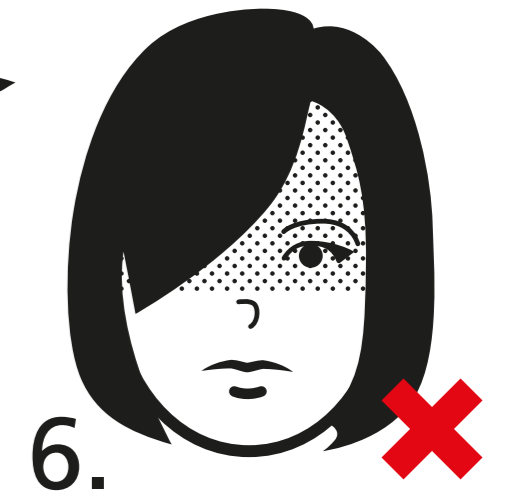

PASSPORT PHOTO REQUIREMENTS

NOTE

- Your passport size photo must be recent and in colour
- Your passport size photo must not be damaged or be written on and it must be on a solid colour background
- Your head should be facing forward and fully in view. Headgear and sunglasses are not permitted, except for religious reasons
- Your facial expression should be neutral with your mouth closed and your eyes open, looking directly into the camera