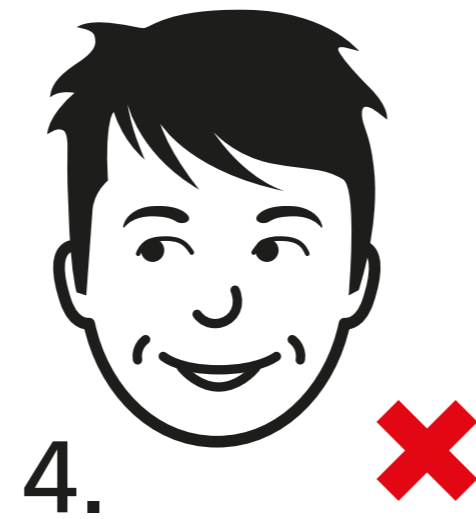

PASSPORT PHOTO REQUIREMENTS

NOTE

- Your passport size photo must be recent and in colour
- Your passport size photo must not be damaged or be written on and it must be on a solid colour background
- Your head should be facing forward and fully in view. Headgear and sunglasses are not permitted, except for religious reasons
- Your facial expression should be neutral with your mouth closed and your eyes open, looking directly into the camera